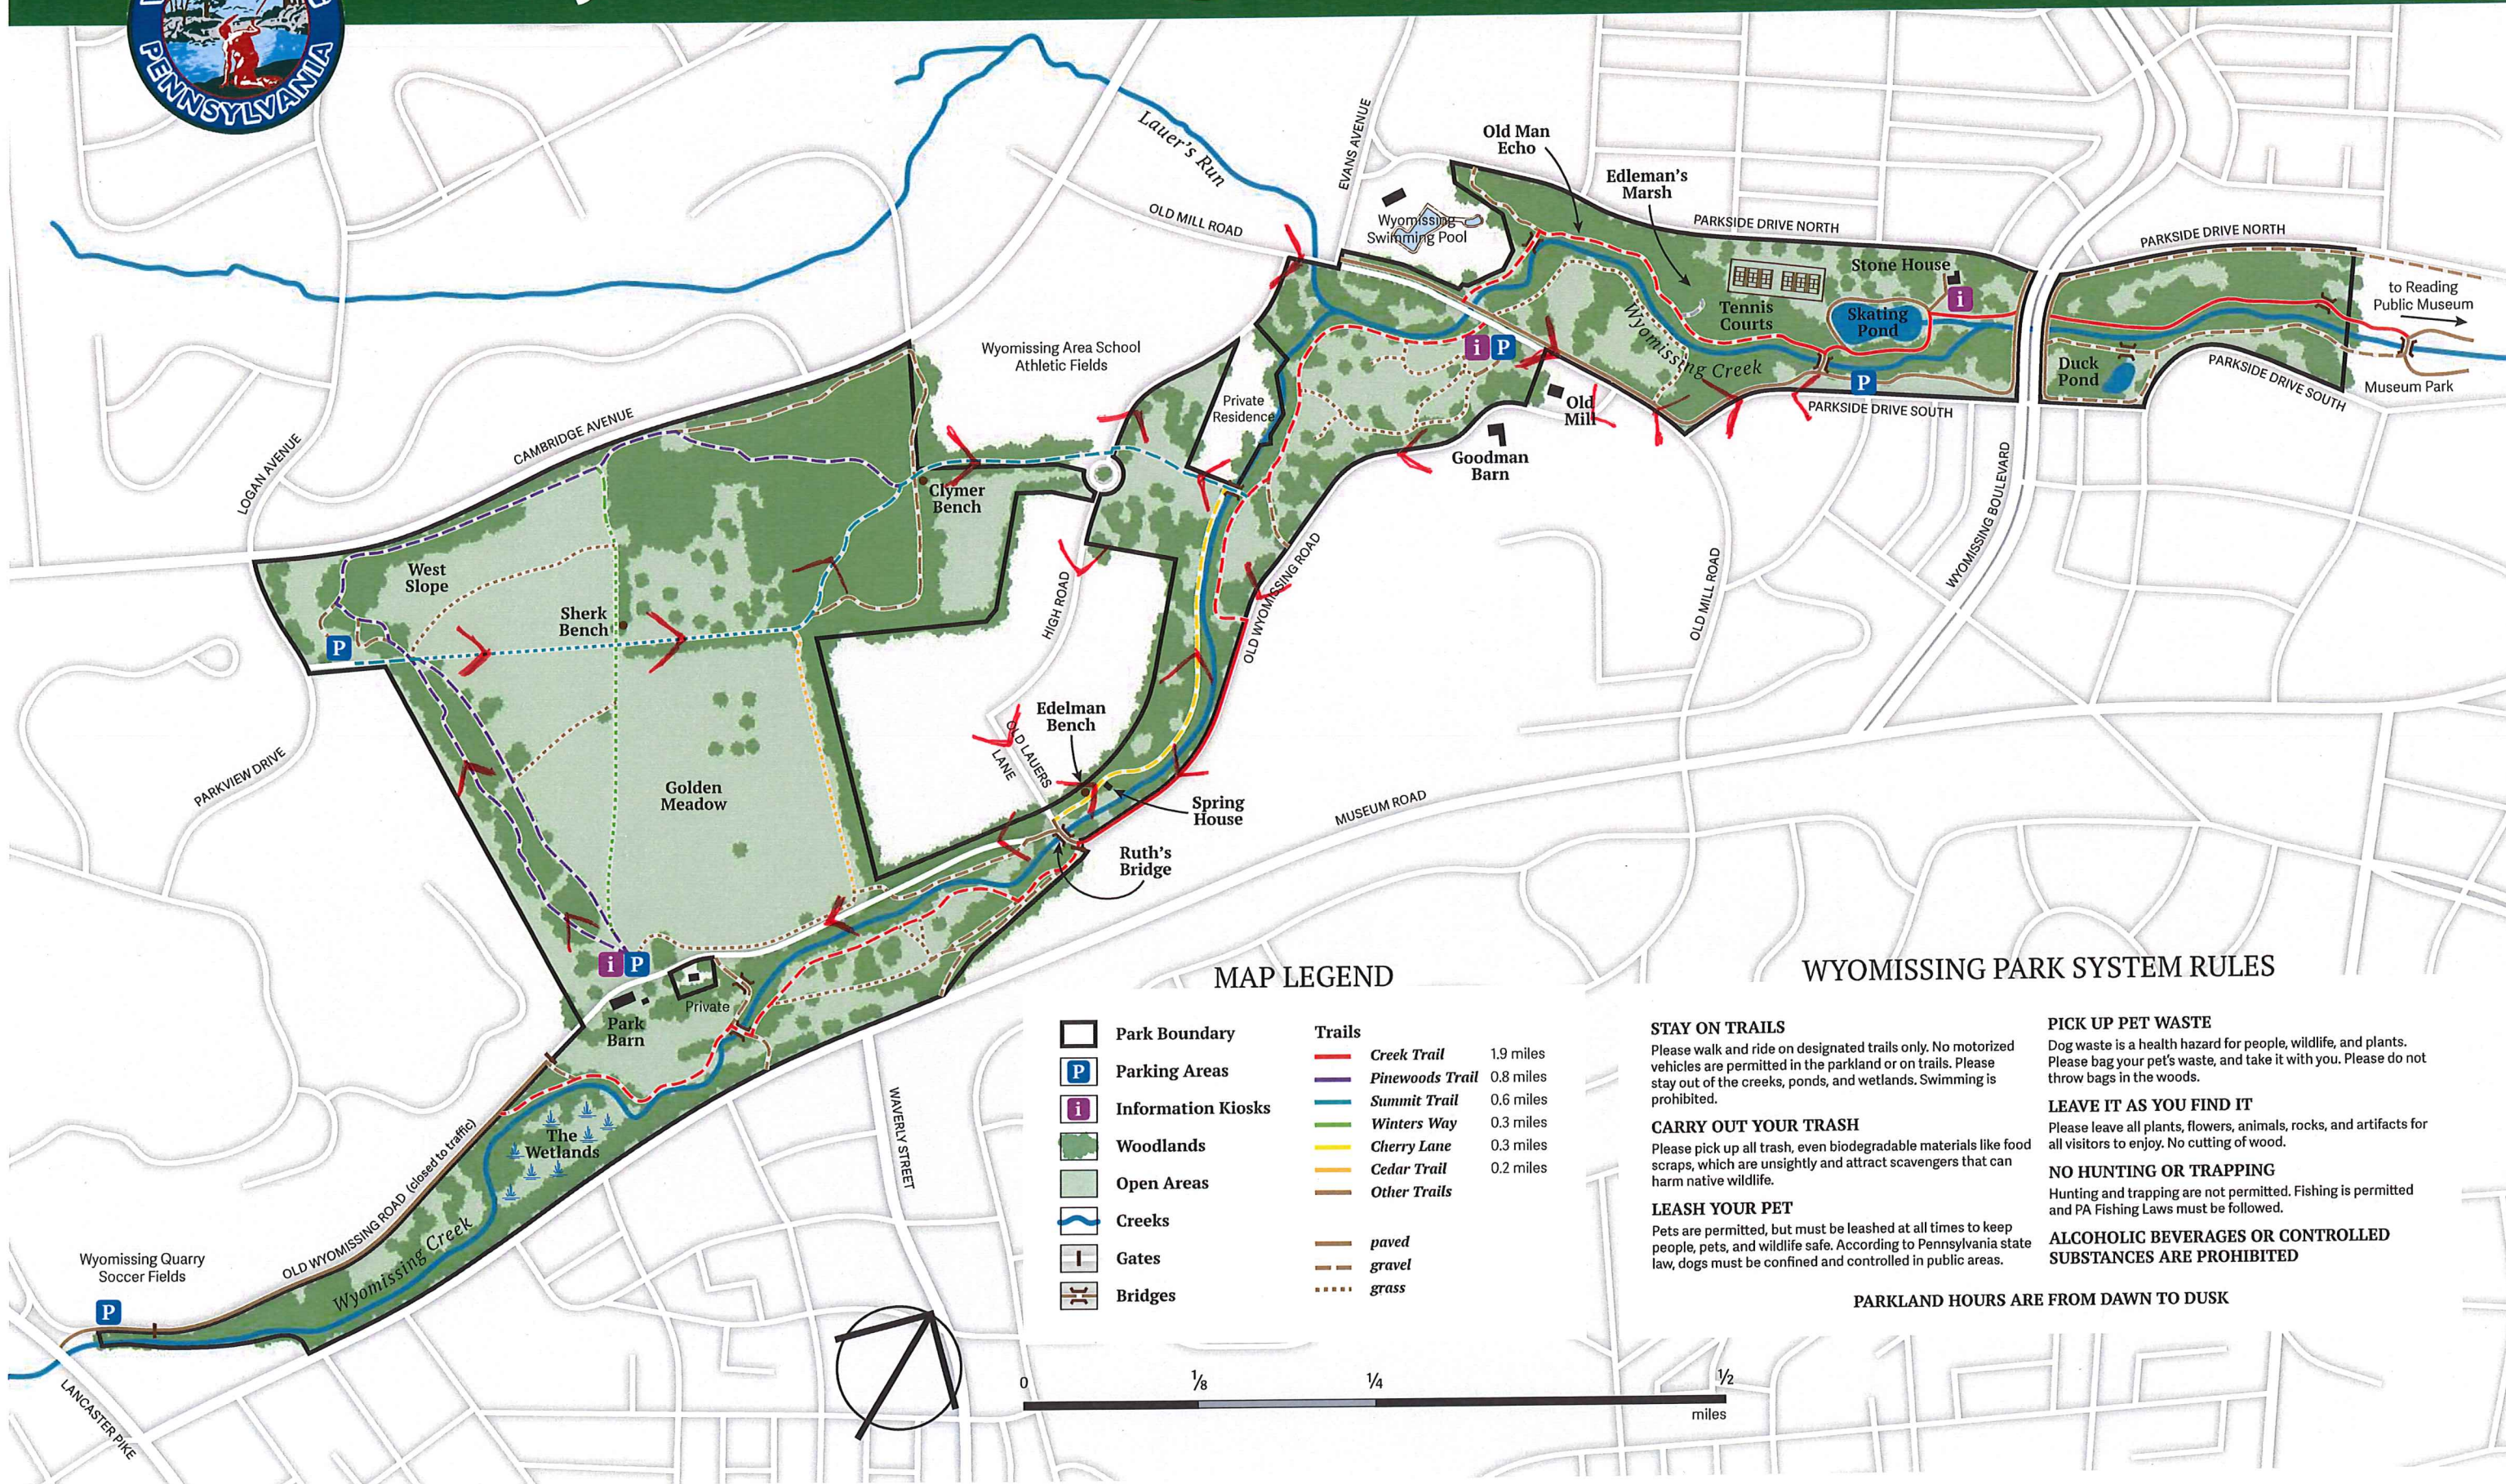

## MAP LEGEND

	Park Boundary	<b>Trails</b>	
	Parking Areas		Creek Trail 1.9 miles
	Information Kiosks		Pinewoods Trail 0.8 miles
	Woodlands		Summit Trail 0.6 miles
	Open Areas		Winters Way 0.3 miles
	Creeks		Cherry Lane 0.3 miles
	Gates		Cedar Trail 0.2 miles
	Bridges		Other Trails
			paved
			gravel
			grass

## WYOMISSING PARK SYSTEM RULES

- STAY ON TRAILS**  
Please walk and ride on designated trails only. No motorized vehicles are permitted in the parkland or on trails. Please stay out of the creeks, ponds, and wetlands. Swimming is prohibited.
- CARRY OUT YOUR TRASH**  
Please pick up all trash, even biodegradable materials like food scraps, which are unsightly and attract scavengers that can harm native wildlife.
- LEASH YOUR PET**  
Pets are permitted, but must be leashed at all times to keep people, pets, and wildlife safe. According to Pennsylvania state law, dogs must be confined and controlled in public areas.
- PICK UP PET WASTE**  
Dog waste is a health hazard for people, wildlife, and plants. Please bag your pet's waste, and take it with you. Please do not throw bags in the woods.
- LEAVE IT AS YOU FIND IT**  
Please leave all plants, flowers, animals, rocks, and artifacts for all visitors to enjoy. No cutting of wood.
- NO HUNTING OR TRAPPING**  
Hunting and trapping are not permitted. Fishing is permitted and PA Fishing Laws must be followed.
- ALCOHOLIC BEVERAGES OR CONTROLLED SUBSTANCES ARE PROHIBITED**

PARKLAND HOURS ARE FROM DAWN TO DUSK